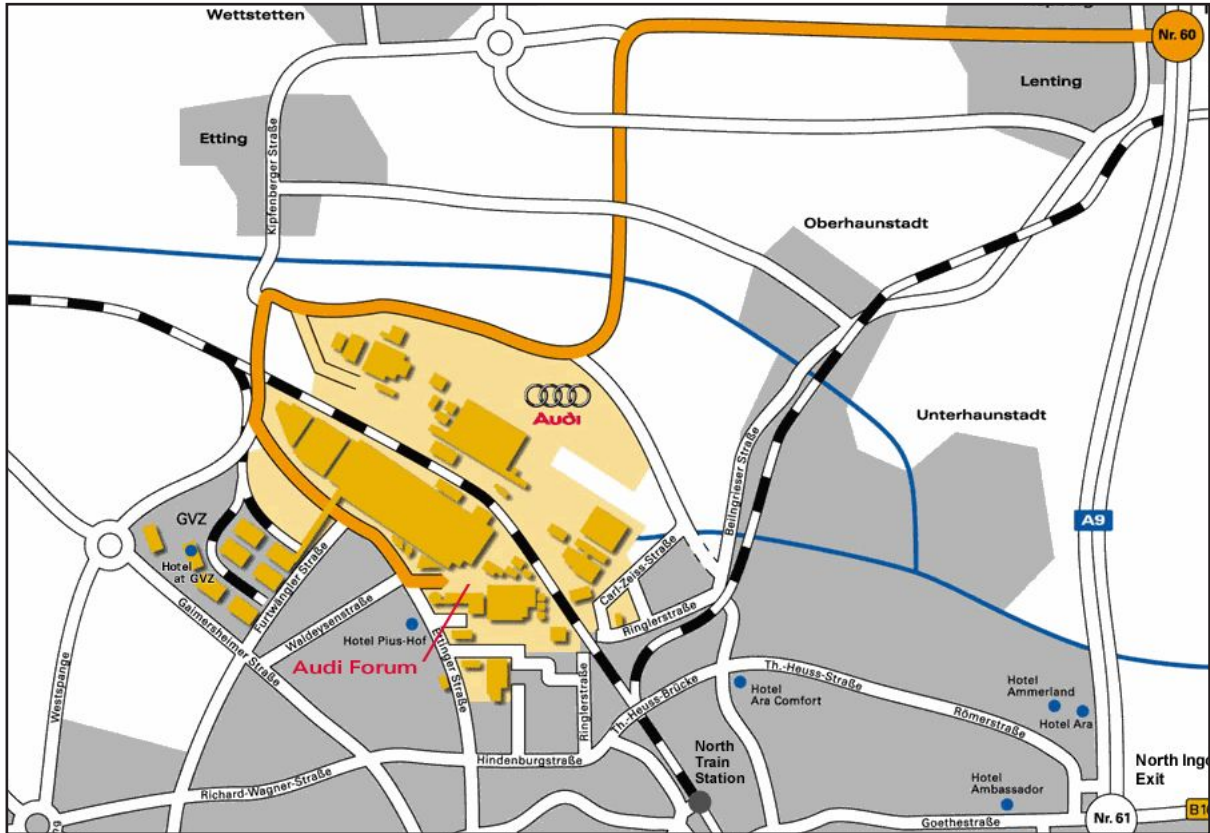

Sketch of Travel Directions

Travelling by car

Autobahn A 9 Munich-Nuremberg, exit Lenting (No. 60).
Follow the signs for visitors.

Travelling by train

By train to Ingolstadt Main Station.
You can reach the Audi Forum Ingolstadt by bus (line 11)
or taxi (approx. 5 kilometres).

Inquire:

Audi Welcome Service
Telephone +49(0)841/89-37575

Audi Forum Ingolstadt

Restaurant Avus

museum mobile

Piazza

Busstop for
boarding and
deboarding

Parking